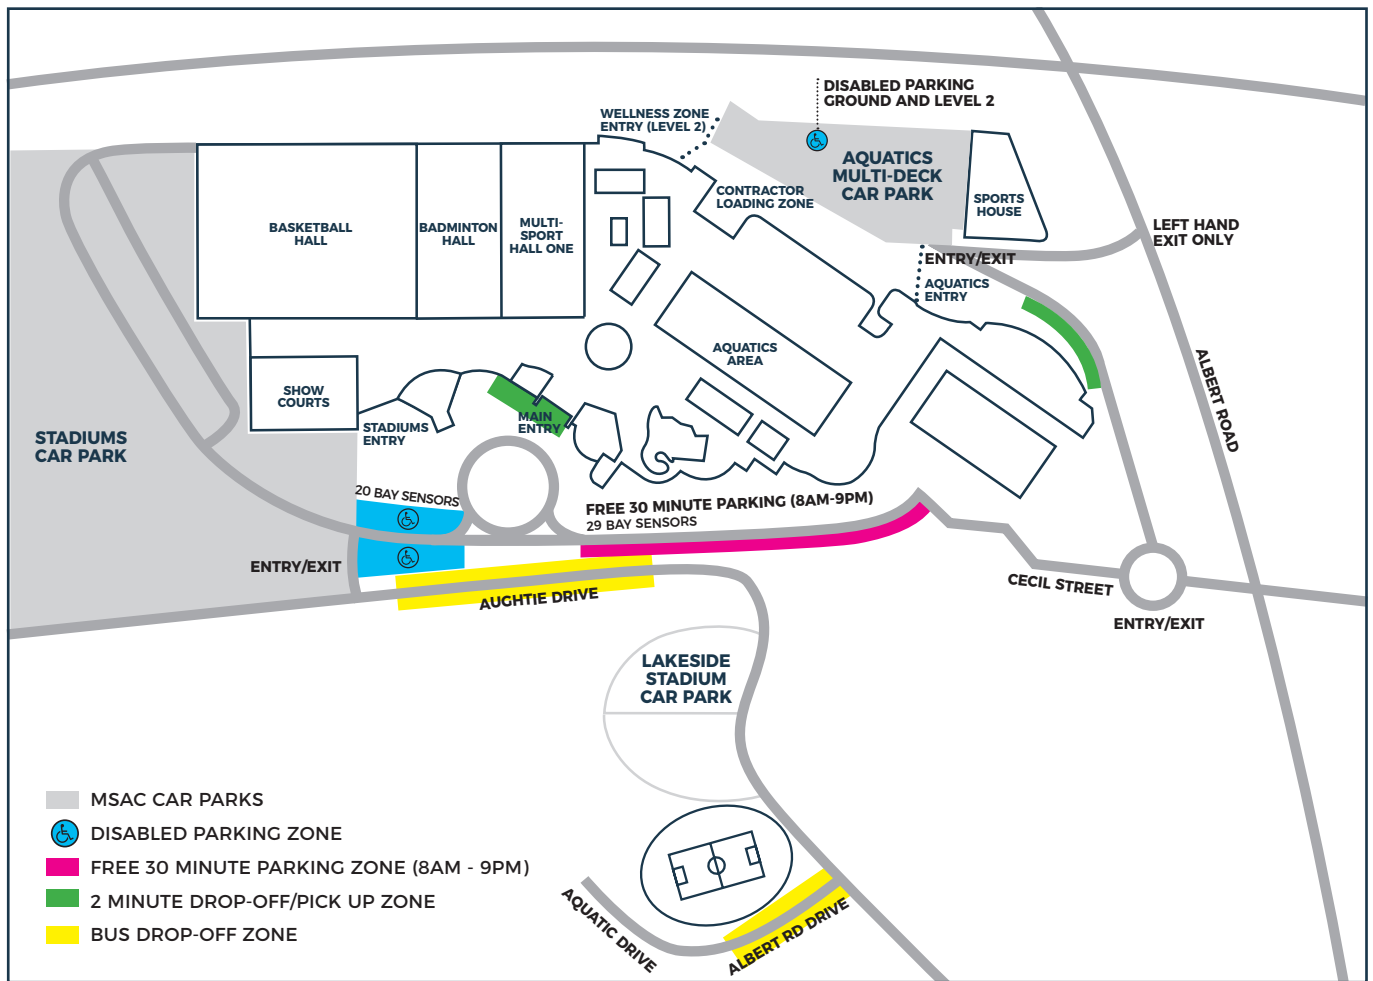

MSAC CAR PARKING GUIDE

PARKING AT MSAC

MSAC has two car parks, Aquatics Multi-Deck car park and Stadiums car park, with a total of 459 spaces for members and visitor use. MSAC car parks use Licence Plate Recognition (LPR) technology. Visitors obtain a ticket upon entry which will match the recorded licence plate. The first hour is free, then standard rates apply. Payment can be made at pay stations within the venue or via credit card upon exit.

- Parking at MSAC is subject to availability.
- Performance members, Aquatics members and Swim School members receive 3 hours free parking per day, then standard rates apply.
- All other visitors and users of MSAC receive the first hour of parking free, then parking fees apply.
- Entry to the Aquatics Multi-Deck car park is via Albert Road/Cecil Street. The Aquatics Multi-Deck car park is recommended for Aquatic, and Health and Wellness patrons.
- Entry to the Stadiums car park is via Aughtie Drive and is recommended for squash, badminton, basketball, table tennis and volleyball patrons, as well as patrons to the MSAC crèche and MSAC gym.
- The MSAC roundabout at the main entry is a designated 2 minute pick up/drop off zone only – no bus access.
- Buses are not permitted to park or drop off passengers within MSAC car parks. There are allocated bus zones on Aughtie Drive.

- Disabled parking designated spaces are available near the main entry off Aughtie Drive (free 3 hours) and within the Aquatics Multi-Deck car park on Ground Floor and Level 2 (as per standard rates).
- There are 30 minute free parking bays on Aughtie Drive near main entrance for short term visits.